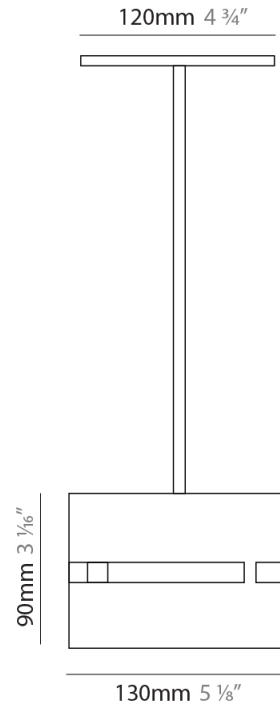

LUZ OCULTA METAL SUSPENSION

D51033-

base number   Finish
Options

1. To build a product code in our configurator select the specify button on the base model # product page
2. To build a manual product code on this datasheet choose from the options listed below in blue font and add the suffix to the base model #

GENERAL

Series: Luz Oculta
Subseries: Luz Oculta Metal
Partner: Fambuena
Division: Design
Installation: Suspension
Product Type: Pendant
Mounting Location: Ceiling
Light Distribution: Direct / Indirect

PHYSICAL

Shape: Rectangle
Diameter (mm): 130
Diameter (in): 5 1/8
Height (mm): 90
Height (in): 4 1/2
Fixture Finish: [BRA](#) / [BRZ](#) / [ABR](#)
Fixture Material: Metal
Cable Details: Cable length 2000mm / 79"

ELECTRICAL

Number of Lamps: 1
Lamp Type: LED Retrofit
Lamp Shape: T4
Bulb Included: Bulb Not Included
Max. Wattage Per Lamp (W): 5
Lamp Base: G9
Input Voltage (V): 120

LED

OPTICAL

RATINGS AND CERTIFICATIONS

Certified By: Certified for North American Standards
IP rating: IP20