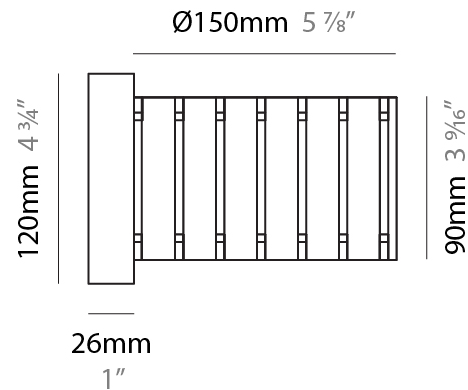

PROJECT
TYPE
SPECIFIER
QUANTITY
DATE

LUZ OCULTA WOOD SURFACE

D53031- -
base number   Finish Options   Finish Options

1. To build a product code in our configurator select the specify button on the base model # product page
2. To build a manual product code on this datasheet choose from the options listed below in blue font and add the suffix to the base model #

GENERAL

Series: Luz Oculta
Subseries: Luz Oculta Wood
Partner: Fambuena
Division: Design
Installation: Surface
Product Type: Wall Surface
Mounting Location: Wall
Light Distribution: Wall Effect

PHYSICAL

Shape: Cylinder
Diameter (mm): 150
Diameter (in): 5 7/8
Height (mm): 90
Height (in): 3 9/16
Fixture Finish: [DOW / NAT](#)
Holder Finish: BRA / BRZ
Fixture Material: Metal / Wood
Primary Material: Wood

ELECTRICAL

Number of Lamps: 1
Lamp Type: LED Retrofit
Lamp Shape: T4
Bulb Included: Bulb Not Included
Max. Wattage Per Lamp (W): 3
Lamp Base: G9
Input Voltage (V): 120

LED

OPTICAL

RATINGS AND CERTIFICATIONS

Certified By: Certified for North American Standards
IP rating: IP20